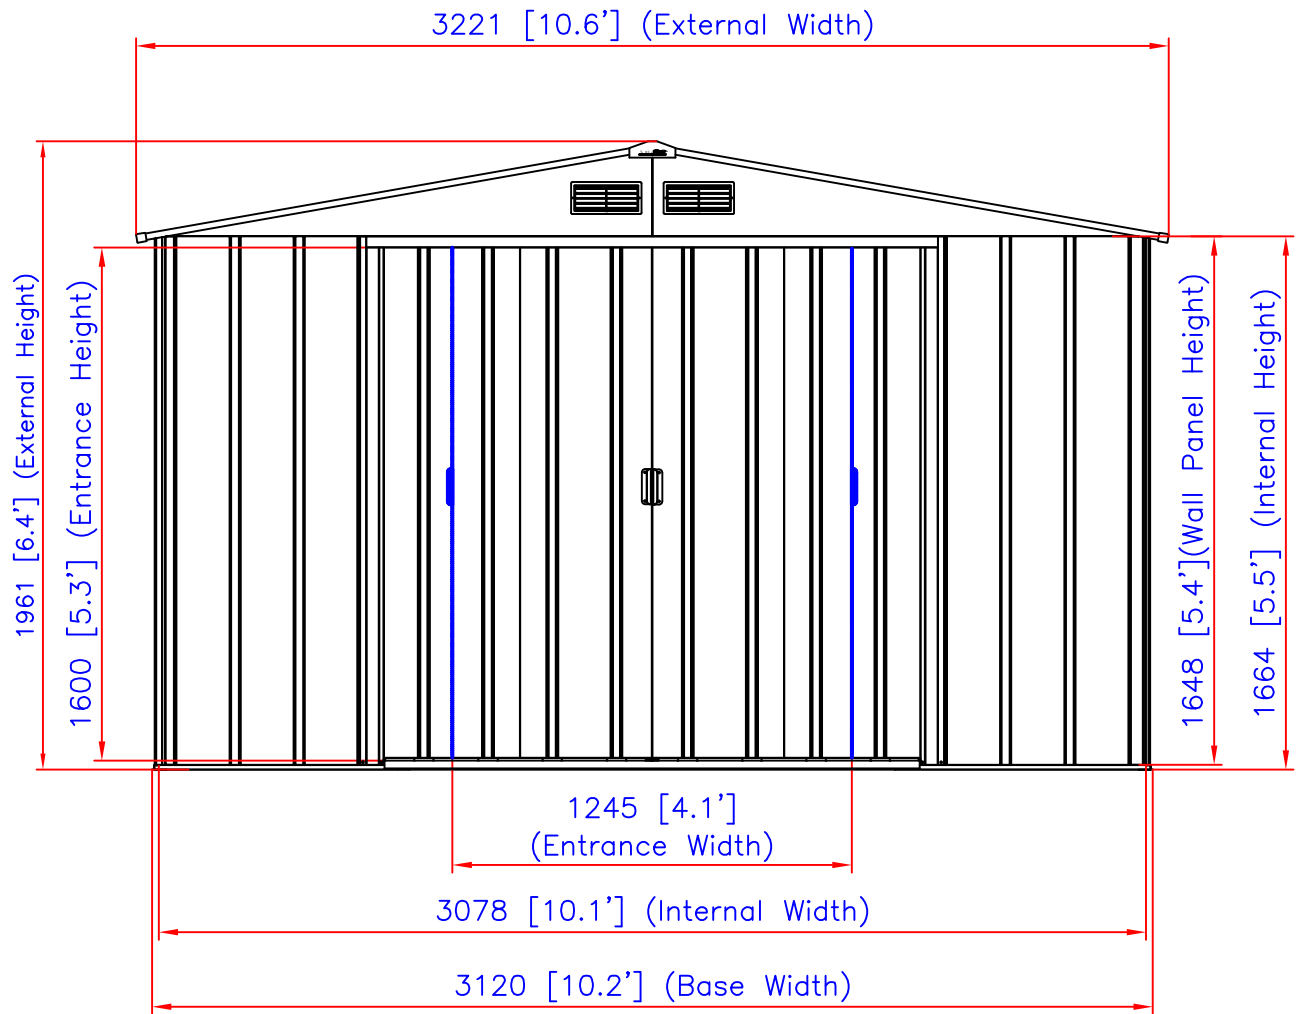

Side View

Elevation

10'x8' ECO Metal Garden Shed - V2